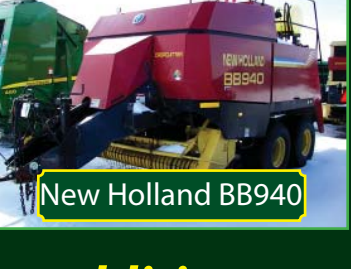

TRUCKS & TRAILERS

International grain truck
Ford lime spreader truck
7x12 utility trailer
(2) single axle utility trailer
New 2014 PJ 1077 - black 10 ft. utility trailer, w/ramp end gate
Used 18 ft. truck grain dump body, twin cylinder hoist, tarp
2005 Ford F-750 - 24,456 miles, 12F, 21R, 7 spd., air brakes, 14 ft. flat bed, very clean no rust

LARGE selection of attachments, 3 pt. equipment, livestock equip., and misc. items!

John Deere 1760

John Deere Z920A

John Deere 980

JD 970 24' mulcher

2005 Ford F750

John Deere 1560

New Holland BB940